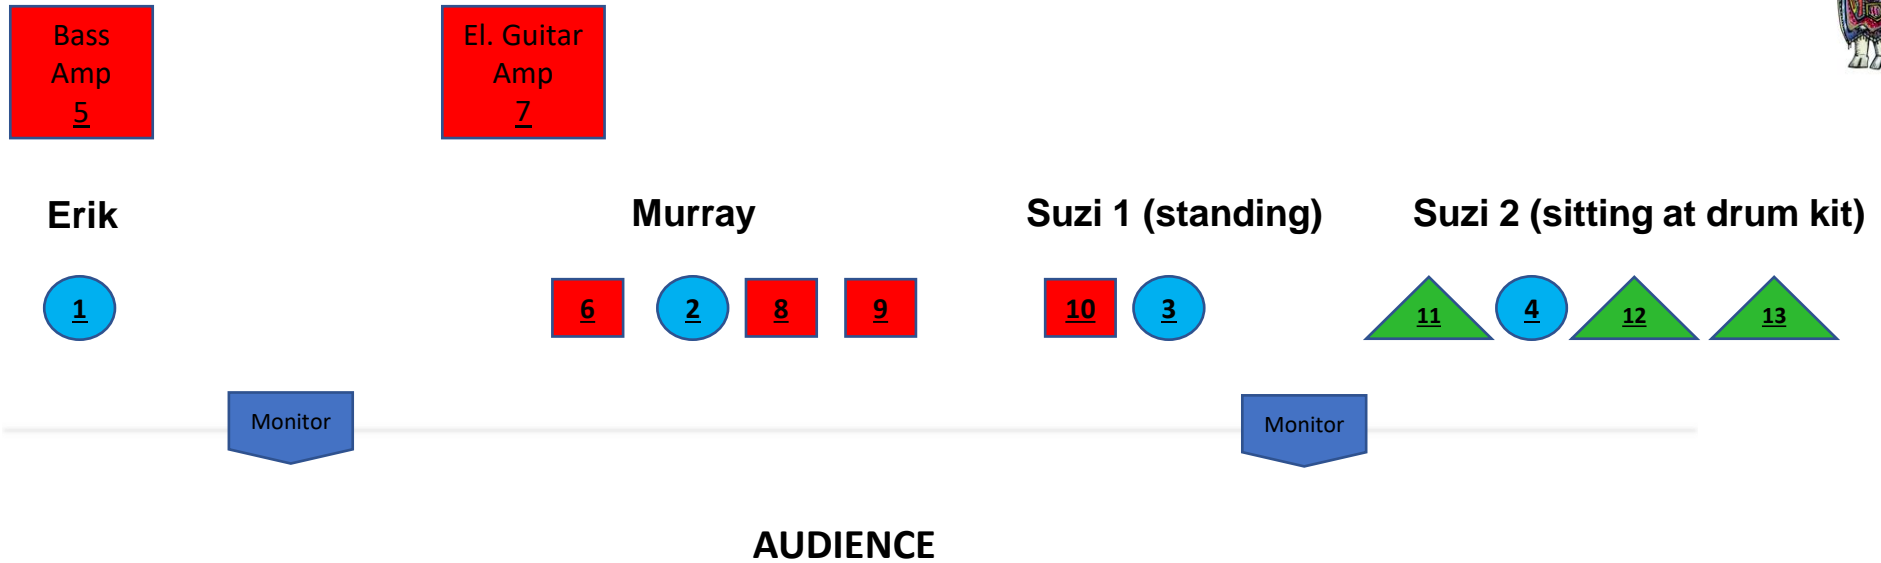

Patchwork Yak Stage Plot

● Vocal mic
 ▲ Instrument mic
 ■ DI box

INPUT LIST

Input #	Description	You provide	We provide
1	Erik Vox	Vocal mic	
2	Murray Vox	Vocal mic	
3	Suzi 1 Vox (standing)	Vocal mic	
4	Suzi 2 Vox (seated)	Vocal mic	
5	Erik Bass	Passive DI	
6	Murray Uke		Baggs Para DI
7	Murray El Guitar Amp ¹	Mic	
8	Murray Ac Guitar	Passive DI	

Input #	Description	You provide	We provide
9	Murray Banjo		Baggs Para DI
10	Suzi Guitar	Passive DI	
11	Kick Mic ²	Vocal mic	
12	Snare Mic ²	Vocal mic	
13	Overhead Mic ²	Vocal mic	
14			
15			
16			

Notes:

¹ some gigs acoustic only w/
 no electric guitar
² drum mic requirements
 vary by venue